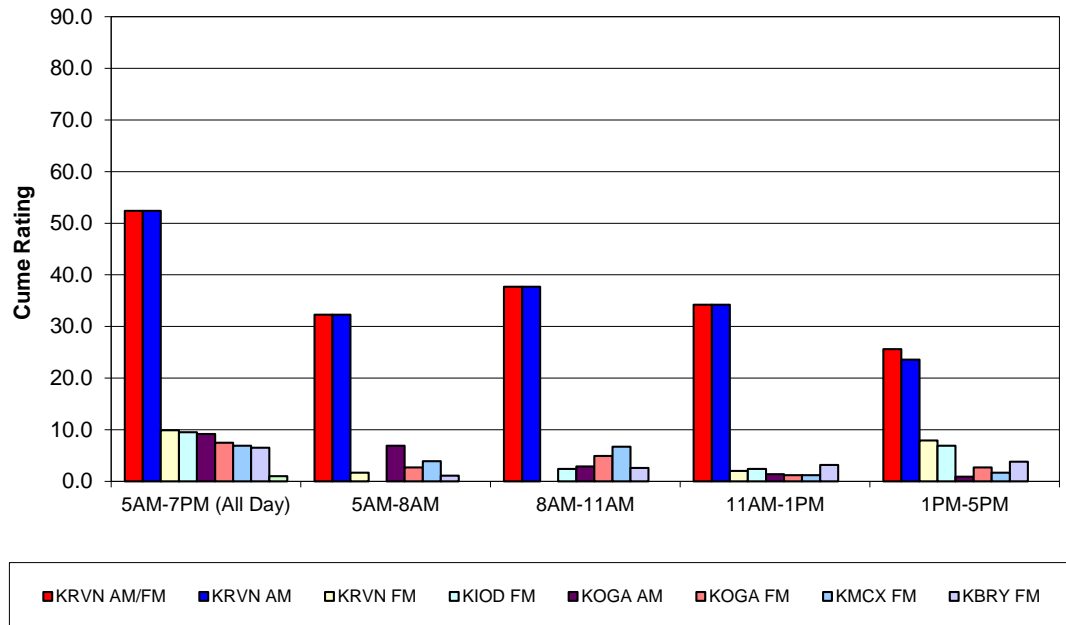

Commodity: **ALL SURVEYS**

	5AM-7PM (All Day)		5AM-8AM		8AM-11AM		11AM-1PM		1PM-5PM	
	AQH	CUME	AQH	CUME	AQH	CUME	AQH	CUME	AQH	CUME
	SHR	RTG	SHR	RTG	SHR	RTG	SHR	RTG	SHR	RTG
KRVN AM/FM	46.9	52.4	66.8	32.3	47.6	37.7	43.5	34.2	42.8	25.6
KRVN AM	43.6	52.4	65.9	32.3	47.6	37.7	42.5	34.2	36.0	23.6
KRVN FM	4.4	9.9	1.1	1.7	0.0	0.0	2.0	2.0	9.8	7.9
KIOD FM	3.6	9.5	0.0	0.0	1.2	2.4	4.1	2.4	6.7	6.9
KOGA AM	1.8	9.2	6.7	6.9	2.0	2.9	0.8	1.4	0.5	0.9
KOGA FM	2.1	7.5	3.1	2.7	2.9	4.9	1.2	1.2	1.7	2.7
KMCX FM	2.1	6.9	3.5	3.9	4.6	6.7	0.3	1.2	0.5	1.7
KBRY FM	1.6	6.5	0.9	1.1	1.9	2.6	2.7	3.2	1.4	3.8

AMR DATA is based on 140 surveys projected to a population of 3,981 farmers & ranchers in the North Platte Trade area. Stations not listed had less than 6.5% Cumulative Ratings. All data has been weighted by the number of farmers/ranchers in the surveyed counties.

SURVEY METHOD was by telephone interview of farmers/ranchers with \$50,000+ in annual sales of agricultural products. Surveys were conducted in Spring 2018 by Ag Media Research.

AQH SHARE is a station's Average Quarter Hour persons audience expressed as a percent of the farm radio listenership in the selected area (share of audience during an average quarter hour).

CUME RATING is a station's total farm audience expressed as a percent of the farm population in the selected area (share of population that tuned in at least once during the daypart).

© 2018 Ag Media Research