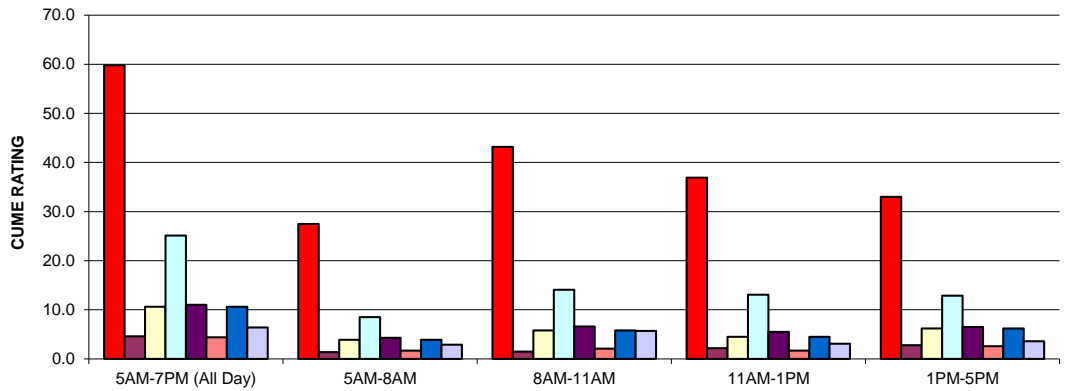

SURVEY METHOD was by telephone interview of farmers/ranchers with \$50,000+ in annual sales of agricultural products. Surveys were conducted in Spring 2016 by Ag Media Research.

AQH SHARE is a station's Average Quarter Hour persons audience expressed as a percent of the farm radio listenership in the selected area (share of audience during an average quarter hour).

CUME RATING is a station's total farm audience expressed as a percent of the farm population in the selected area (share of population that tuned in at least once during the daypart).

MAP KEY

KRVN 880 AM ———
 Daytime predicted coverage 0.5 mV/m contour

KRVN 93.1 FM - - - - -
 Predicted coverage 50 dBu contour

2018 Agricultural Audience Data

KRVN AM/FM 64-County Primary Market Area

Commodity: ALL SURVEYS

■ Rural Radio Network
 ■ Agritalk Radio Network
 ■ Alpha Ag Network
 ■ Brownfield Network
 ■ Kansas Farm & Ranch
 ■ KUTT FM
 ■ KZEN FM
 ■ KXXX AM