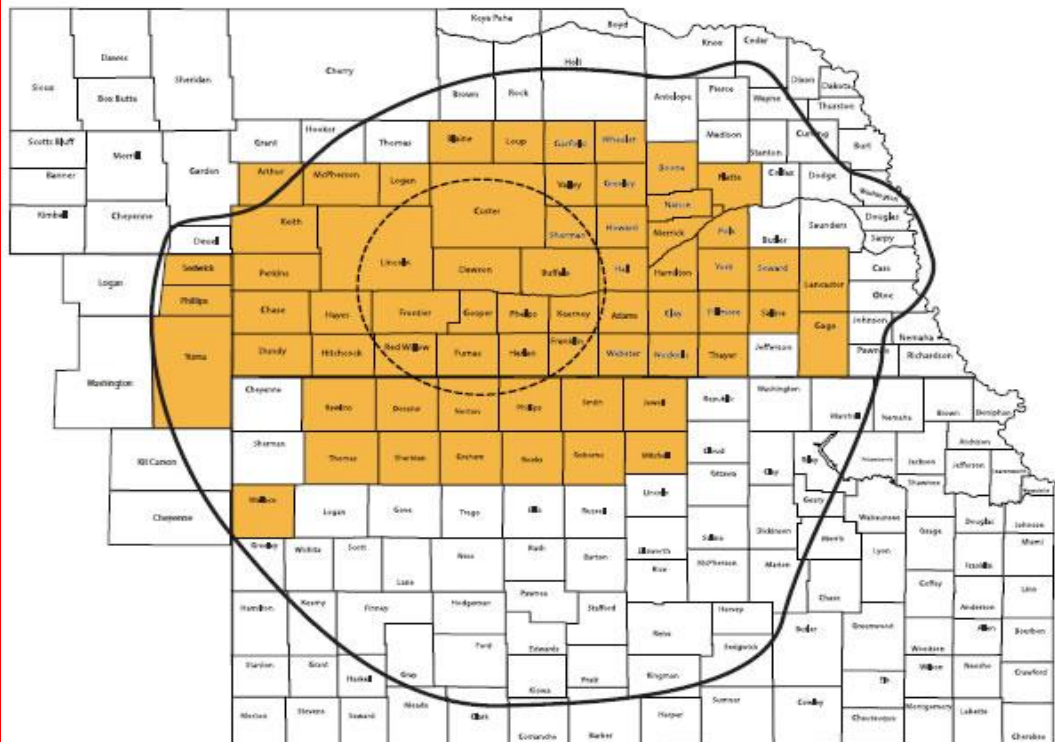

CUME RATING is a station's total farm audience expressed as a percent of the farm population in the selected area (share of population that tuned in at least once during the daypart).

MAP KEY

KRVN 880 AM ———
 Daytime predicted coverage 0.5 mV/m contour

KRVN 93.1 FM - - - - -
 Predicted coverage 50 dBu contour

2018 Agricultural Audience Data

KRVN AM/FM 64-County Primary Market Area

Commodity: ALL SURVEYS

■ Rural Radio Network
 ■ Agritalk Radio Network
 ■ Alpha Ag Network
 ■ Brownfield Network
 ■ Kansas Farm & Ranch
 ■ KUTT FM
 ■ KZEN FM
 ■ KXXX AM

	5AM-7PM (All Day)		5AM-8AM		8AM-11AM		11AM-1PM		1PM-5PM	
	AQH	CUME	AQH	CUME	AQH	CUME	AQH	CUME	AQH	CUME
	SHR	RTG	SHR	RTG	SHR	RTG	SHR	RTG	SHR	RTG
Rural Radio Netwo	43.3	59.8	46.2	27.5	46.7	43.2	46.7	36.9	39.5	33.0
Agritalk Radio Network	2.6	4.6	1.8	1.4	1.8	1.5	3.1	2.2	3.7	2.8
Alpha Ag Network	5.8	10.6	5.0	3.9	5.9	5.8	5.6	4.5	6.4	6.2
Brownfield Network	13.2	25.1	11.5	8.5	12.1	14.1	16.2	13.1	13.5	12.9
Kansas Farm & Ranch Net	7.2	11.0	5.3	4.3	6.9	6.6	7.4	5.5	7.7	6.5
KUTT FM	2.4	4.4	1.8	1.7	2.2	2.1	2.8	1.7	2.6	2.6
KZEN FM	5.8	10.6	5.0	3.9	5.9	5.8	5.6	4.5	6.4	6.2
KXXX AM	4.7	6.4	3.7	2.9	5.5	5.7	4.5	3.1	4.6	3.6

NEBRASKA Adams, Arthur, Blaine, Boone, Buffalo, Chase, Clay Custer, Dawson, Dundy, Fillmore, Franklin, Frontier, Furnas, Gage, Garfield, Gosper, Greeley, Hall, Hamilton, Harlan, Hayes, Hitchcock, Howard, Kearney, Keith, Lancaster, Lincoln, Logan, Loup, McPherson, Merrick, Nance, Nuckolls, Perkins, Phelps, Platte, Polk, Red Willow, Saline, Seward, Sherman, Thayer, Valley, Webster, Wheeler, York **KANSAS** Decatur, Graham, Jewell, Mitchell, Norton, Osborne, Phillips, Rawlins, Republic, Rooks, Sheridan, Smith, Thomas, Wallace **COLORADO** Phillips, Sedgwick, Yuma