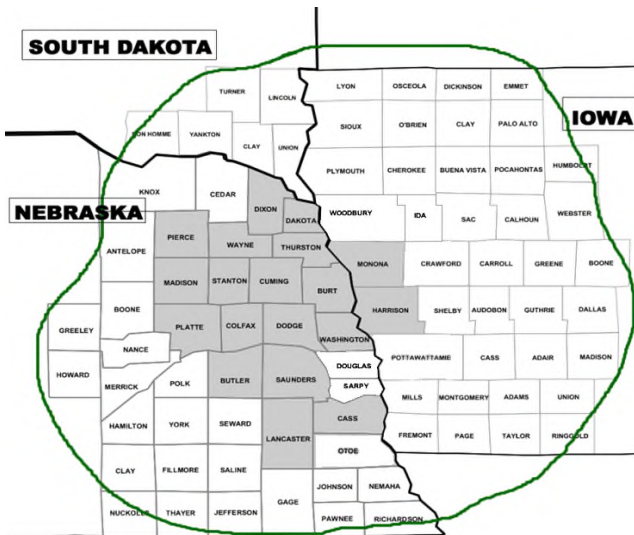

# 2018 Agricultural Audience Data KTIC Primary Market Area

Commodity: ALL SURVEYS

	5AM-7PM (All Day)		5AM-8AM		8AM-11AM		11AM-1PM		1PM-5PM	
	AQH	CUME	AQH	CUME	AQH	CUME	AQH	CUME	AQH	CUME
<b>KTIC AM/FM</b>	<b>33.2</b>	<b>38.3</b>	<b>32.2</b>	<b>23.1</b>	<b>37.3</b>	<b>31.5</b>	<b>37.8</b>	<b>22.3</b>	<b>32.3</b>	<b>26.9</b>
KTIC AM	27.6	31.1	24.2	18.0	31.6	26.3	33.1	18.6	26.5	20.8
KFAB AM	12.1	16.9	22.6	10.4	9.5	8.7	10.5	6.2	9.9	8.2
KMA AM	0.4	1.8	0.0	0.0	0.0	0.0	0.0	0.0	1.5	1.7
KRVN AM	3.2	4.7	1.8	1.0	3.8	2.2	5.3	3.7	3.2	2.7
KTIC FM	5.7	11.8	8.0	5.0	5.7	5.8	4.7	4.0	5.8	7.4
KUSO FM	2.1	9.0	2.9	3.3	0.9	2.5	1.7	2.5	1.6	3.1
KWMT AM	1.8	2.8	2.3	1.1	0.7	1.1	0.6	0.5	3.5	2.2
KZEN FM	10.1	16.5	10.8	6.8	11.6	11.6	9.2	6.4	10.0	9.5
WJAG AM	4.6	10.6	5.8	4.1	3.7	3.5	5.1	4.9	5.5	5.2
WNAX AM	7.9	15.2	7.2	5.1	9.3	9.3	11.3	7.8	6.7	7.9
Iowa AgriBusiness Radio	0.5	3.4	0.0	0.0	0.0	0.0	0.3	1.2	1.5	1.7
Rural Radio Network	38.4	47.3	36.4	25.4	41.0	35.6	42.8	26.9	38.9	31.3

**AMR DATA** is based on 305 surveys projected to a population of 8069 farmers & ranchers in the KTIC primary market area. Listed are leading stations with at least 1.3% Cume Ratings. All data has been weighted by the number of farmers/ranchers in the surveyed counties.

**CUME RATING** is a station's total farm audience expressed as a percent of the farm population in the selected area (share of population that tuned in at least once during the daypart).

**NEBRASKA** Burt, Cass, Colfax, Cuming, Dakota, Dixon, Dodge, Lancaster, Madison, Pierce, Platte, Saunders, Stanton, Thurston, Washington, Wayne (Douglas and Sarpy were not surveyed in 2018) **IOWA** Harrison, Monona