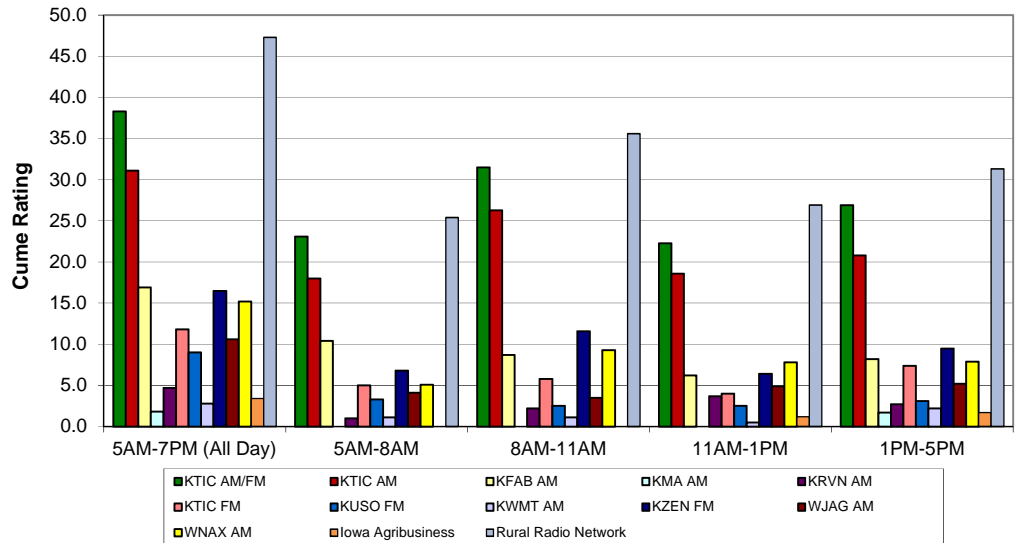

# 2018 Agricultural Audience Data KTIC Primary Market Area

Commodity: ALL SURVEYS

	5AM-7PM (All Day)		5AM-8AM		8AM-11AM		11AM-1PM		1PM-5PM	
	AQH	CUME	AQH	CUME	AQH	CUME	AQH	CUME	AQH	CUME
<b>KTIC AM/FM</b>	<b>33.2</b>	<b>38.3</b>	<b>32.2</b>	<b>23.1</b>	<b>37.3</b>	<b>31.5</b>	<b>37.8</b>	<b>22.3</b>	<b>32.3</b>	<b>26.9</b>
KTIC AM	27.6	31.1	24.2	18.0	31.6	26.3	33.1	18.6	26.5	20.8
KFAB AM	12.1	16.9	22.6	10.4	9.5	8.7	10.5	6.2	9.9	8.2
KMA AM	0.4	1.8	0.0	0.0	0.0	0.0	0.0	0.0	1.5	1.7
KRVN AM	3.2	4.7	1.8	1.0	3.8	2.2	5.3	3.7	3.2	2.7
KTIC FM	5.7	11.8	8.0	5.0	5.7	5.8	4.7	4.0	5.8	7.4
KUSO FM	2.1	9.0	2.9	3.3	0.9	2.5	1.7	2.5	1.6	3.1
KWMT AM	1.8	2.8	2.3	1.1	0.7	1.1	0.6	0.5	3.5	2.2
KZEN FM	10.1	16.5	10.8	6.8	11.6	11.6	9.2	6.4	10.0	9.5
WJAG AM	4.6	10.6	5.8	4.1	3.7	3.5	5.1	4.9	5.5	5.2
WNAX AM	7.9	15.2	7.2	5.1	9.3	9.3	11.3	7.8	6.7	7.9
Iowa AgriBusiness Radio	0.5	3.4	0.0	0.0	0.0	0.0	0.3	1.2	1.5	1.7
Rural Radio Network	38.4	47.3	36.4	25.4	41.0	35.6	42.8	26.9	38.9	31.3

**AMR DATA** is based on 305 surveys projected to a population of 8069 farmers & ranchers in the KTIC primary market area. Listed are leading stations with at least 1.3% Cume Ratings. All data has been weighted by the number of farmers/ranchers in the surveyed counties.

**SURVEY METHOD** was by telephone interview of farmers/ranchers with \$50,000+ in annual sales of agricultural products. Surveys were conducted in Spring 2018 by Ag Media Research.

**AQH SHARE** is a station's Average Quarter Hour persons audience expressed as a percent of the farm radio listenership in the selected area (share of audience during an average quarter hour).