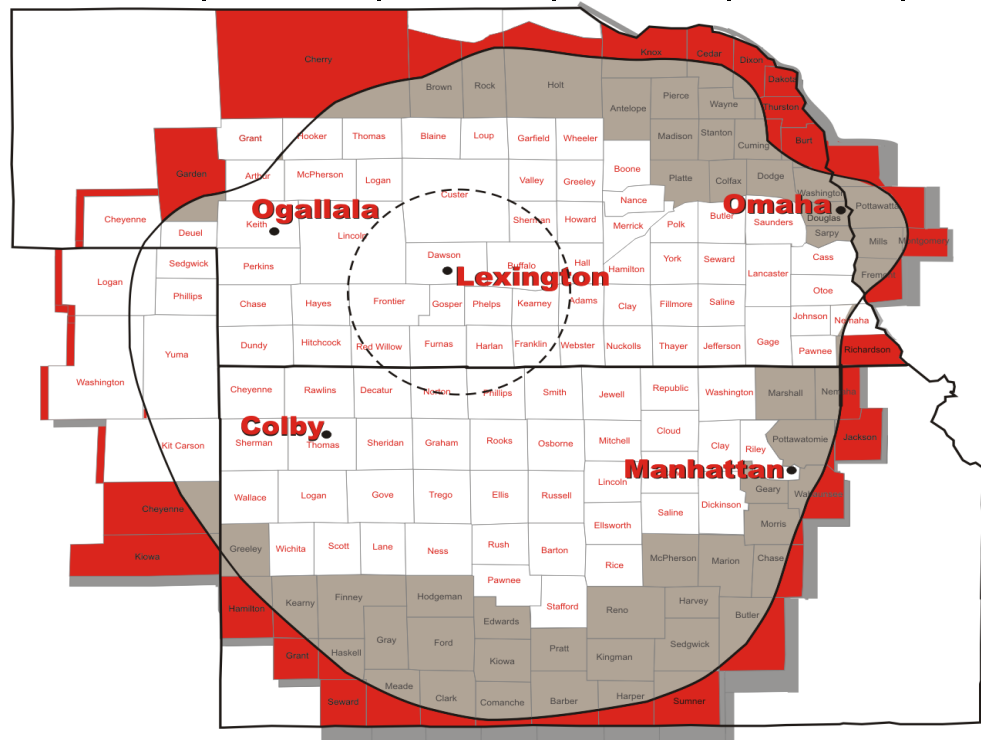

CUME RATING is a station's total farm audience expressed as a percent of the farm population in the selected area (share of population that tuned in at least once during the daypart).

MAP KEY

KRVN 880 AM ——— Daytime predicted coverage 0.5 mV/m contour
KRVN 93.1 FM - - - - - Predicted coverage 50 dBu contour

**2016 Agricultural Audience Data
 KRVN AM/FM 105-County Primary Market Area**

Commodity: ALL SURVEYS

	5AM-7PM (All Day)		5AM-8AM		8AM-11AM		11AM-1PM		1PM-5PM	
	AQH SHR	CUME RTG	AQH SHR	CUME RTG	AQH SHR	CUME RTG	AQH SHR	CUME RTG	AQH SHR	CUME RTG
KRVN AM/FM	35.6	39.2	36.5	18.8	36.2	27.6	36.0	23.0	34.9	22.0
Agritalk Radio Network	11.6	14.1	9.6	5.2	11.9	9.7	12.6	7.6	11.7	7.0
Brownfield Network	8.2	10.7	7.3	4.0	8.7	7.6	9.6	6.5	7.5	4.5
Kansas Farm & Ranch Net	4.6	6.9	5.3	3.5	5.5	5.0	3.1	2.2	4.2	3.0
Market Rally Network	3.6	6.5	1.7	0.9	3.4	3.1	5.6	3.4	3.8	3.4
KFAB AM	2.7	4.3	3.5	1.9	2.1	2.0	3.2	1.7	3.1	2.0
KZEN FM	4.7	5.2	4.8	2.7	4.4	3.2	4.9	3.2	4.8	2.1
KXXX AM	3.3	5.1	3.3	2.4	4.4	3.9	2.0	1.3	3.0	2.6

NEBRASKA Adams, Arthur, Blaine, Boone, Buffalo, Butler, Brown, Cass, Chase, Cheyenne, Clay, Custer, Dawson, Deuel, Dundy, Fillmore, Franklin, Frontier, Furnas, Gage, Garfield, Gosper, Grant, Greeley, Hall, Hamilton, Harlan, Hayes, Hitchcock, Hooker, Howard, Jefferson, Johnson, Kearney, Keith, Lancaster, Lincoln, Logan, Loup, McPherson, Merrick, Nance, Nemaha, Nuckolls, Otoe, Pawnee, Perkins, Phelps, Polk, Red Willow, Rock, Saunders, Saline, Seward, Sherman, Thayer, Thomas, Valley, Webster, Wheeler, York **KANSAS** Barton, Cheyenne, Clay, Cloud, Decatur, Ellis, Ellsworth, Gove, Graham, Greeley, Jewell, Lane, Lincoln, Logan, Mitchell, Ness, Norton, Osborne, Ottawa, Pawnee, Phillips, Rowlands, Republic, Rice, Rooks, Rush, Russell, Saline, Scott, Sheridan, Sherman, Smith, Stafford, Thomas, Trego, Wallace, Washington, Wichita **COLORADO** Kit Carson, Logan, Phillips, Sedgwick, Washington, Yuma