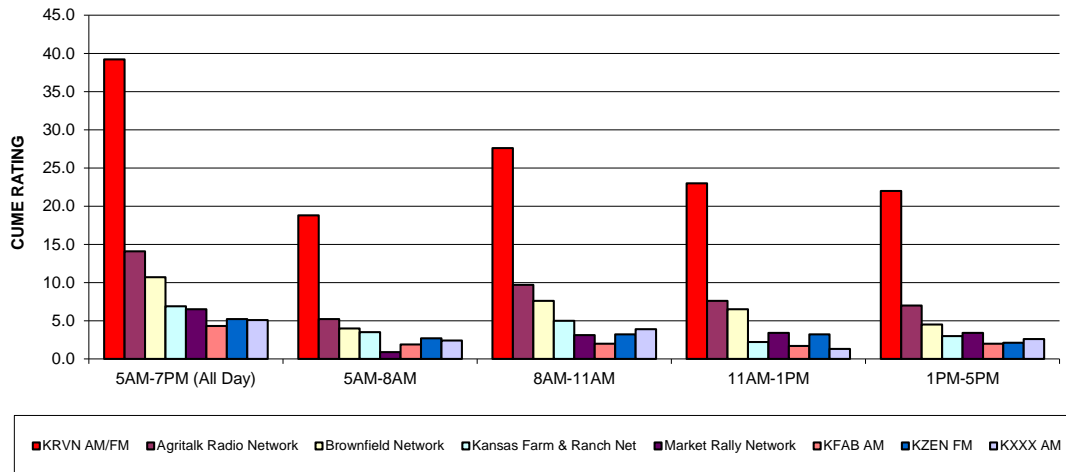

SURVEY METHOD was by telephone interview of farmers/ranchers with \$50,000+ in annual sales of agricultural products. Surveys were conducted in Spring 2016 by Ag Media Research.

AQH SHARE is a station's Average Quarter Hour persons audience expressed as a percent of the farm radio listenership in the selected area (share of audience during an average quarter hour).

CUME RATING is a station's total farm audience expressed as a percent of the farm population in the selected area (share of population that tuned in at least once during the daypart).

MAP KEY

KRVN 880 AM ——— Daytime predicted coverage 0.5 mV/m contour
KRVN 93.1 FM - - - - - Predicted coverage 50 dBu contour

**2016 Agricultural Audience Data
 KRVN AM/FM 105-County Primary Market Area**

Commodity: ALL SURVEYS

	5AM-7PM (All Day)		5AM-8AM		8AM-11AM		11AM-1PM		1PM-5PM	
	AQH SHR	CUME RTG	AQH SHR	CUME RTG	AQH SHR	CUME RTG	AQH SHR	CUME RTG	AQH SHR	CUME RTG
KRVN AM/FM	35.6	39.2	36.5	18.8	36.2	27.6	36.0	23.0	34.9	22.0
Agritalk Radio Network	11.6	14.1	9.6	5.2	11.9	9.7	12.6	7.6	11.7	7.0
Brownfield Network	8.2	10.7	7.3	4.0	8.7	7.6	9.6	6.5	7.5	4.5
Kansas Farm & Ranch Net	4.6	6.9	5.3	3.5	5.5	5.0	3.1	2.2	4.2	3.0
Market Rally Network	3.6	6.5	1.7	0.9	3.4	3.1	5.6	3.4	3.8	3.4
KFAB AM	2.7	4.3	3.5	1.9	2.1	2.0	3.2	1.7	3.1	2.0
KZEN FM	4.7	5.2	4.8	2.7	4.4	3.2	4.9	3.2	4.8	2.1
KXXX AM	3.3	5.1	3.3	2.4	4.4	3.9	2.0	1.3	3.0	2.6