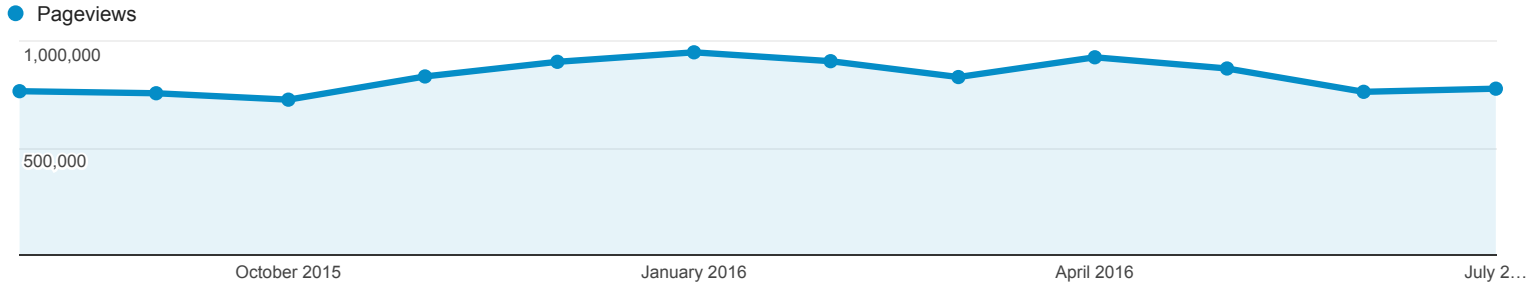

KRVN.com

Aug 1, 2015 - Jul 31, 2016

All Users
100.00% Pageviews

Pageviews/Sessions

Page	Pageviews	Sessions
	10,001,125 % of Total: 100.00% (10,001,125)	3,503,552 % of Total: 100.00% (3,503,552)
1. /	3,685,947 (36.86%)	1,751,903 (50.00%)
2. /markets-2/	385,028 (3.85%)	103,187 (2.95%)
3. /funeral-notice/	280,236 (2.80%)	17,181 (0.49%)
4. /news/	211,872 (2.12%)	75,171 (2.15%)
5. /news/?news=regional-news	198,024 (1.98%)	13,359 (0.38%)
6. /maps/radar/precip/late/usa.html	107,165 (1.07%)	5,185 (0.15%)
7. /markets/	90,788 (0.91%)	68,688 (1.96%)
8. /krvn-weather-alerts/	85,232 (0.85%)	18,323 (0.52%)
9. /news/?news=regional-sports	83,266 (0.83%)	5,005 (0.14%)
10. /maps/radar/precip/late/usa.html?b=topo&size=640x480	71,881 (0.72%)	3,272 (0.09%)