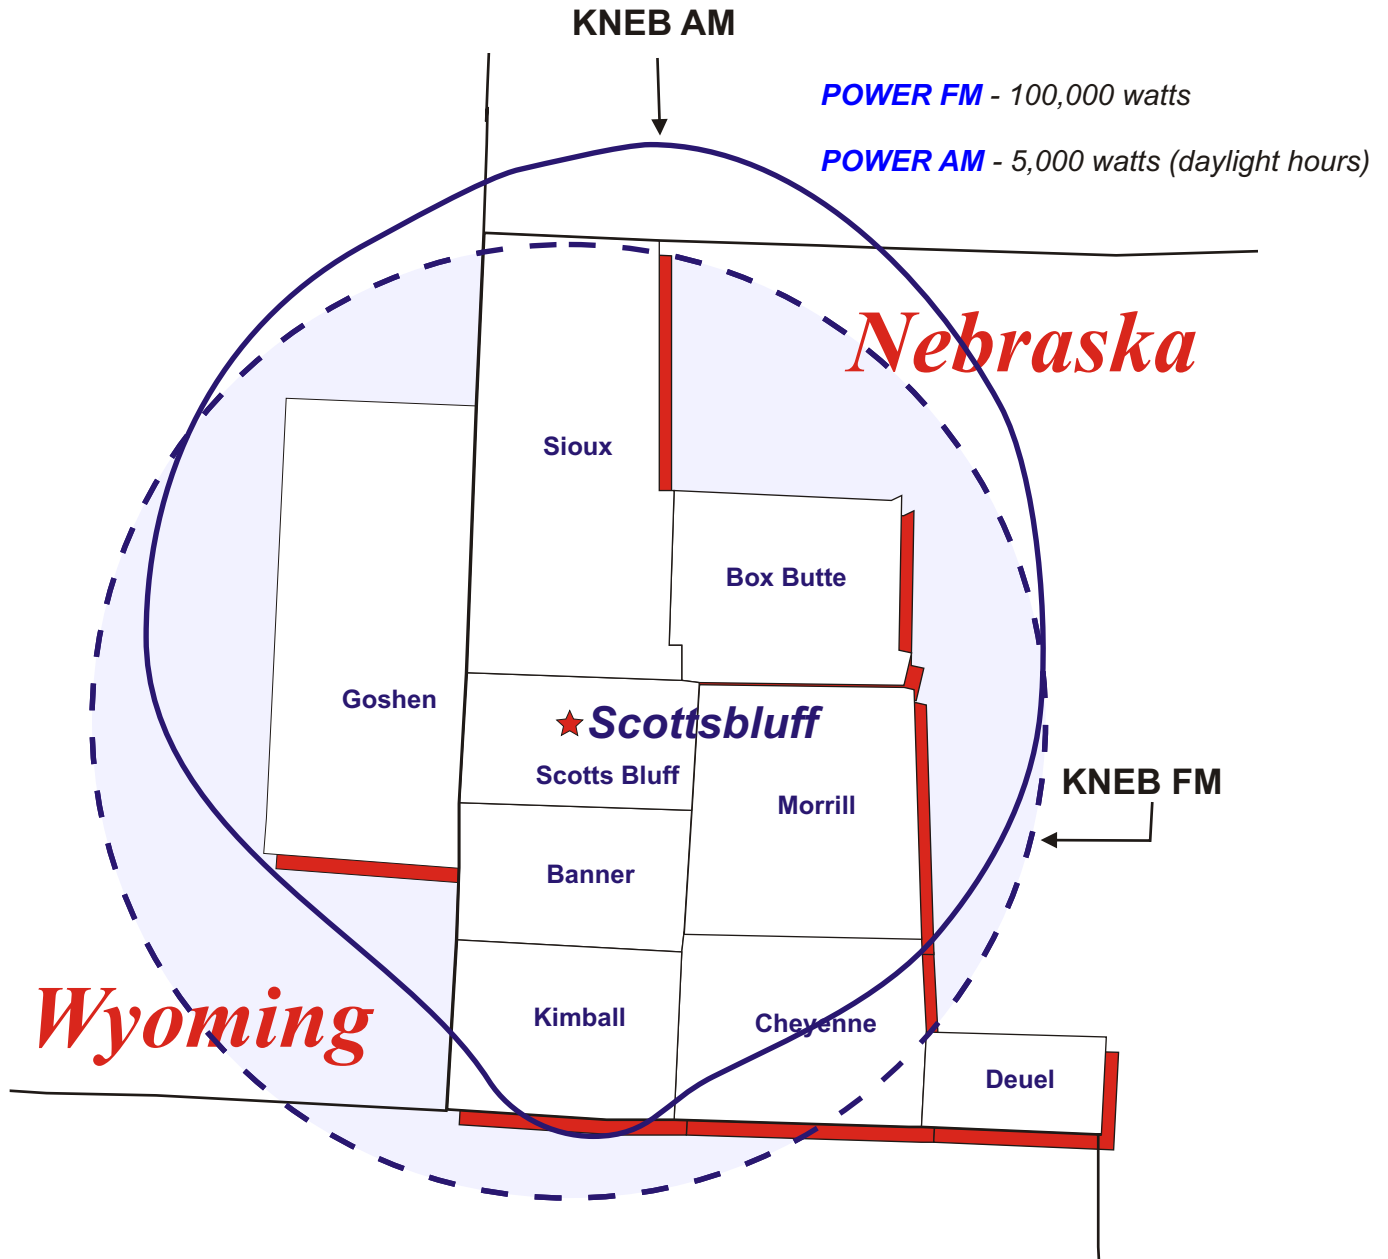

KNEB Daytime Coverage

KNEB Radio
1928 East Portal Place
Post Office Box 239
Scottsbluff, NE 69363

KNEB
960 Farm/Country 94.1

Phone: (308) 632-7121
Fax: (308) 635-1079
Email: kfeather@kneb.com
Website: www.kneb.com