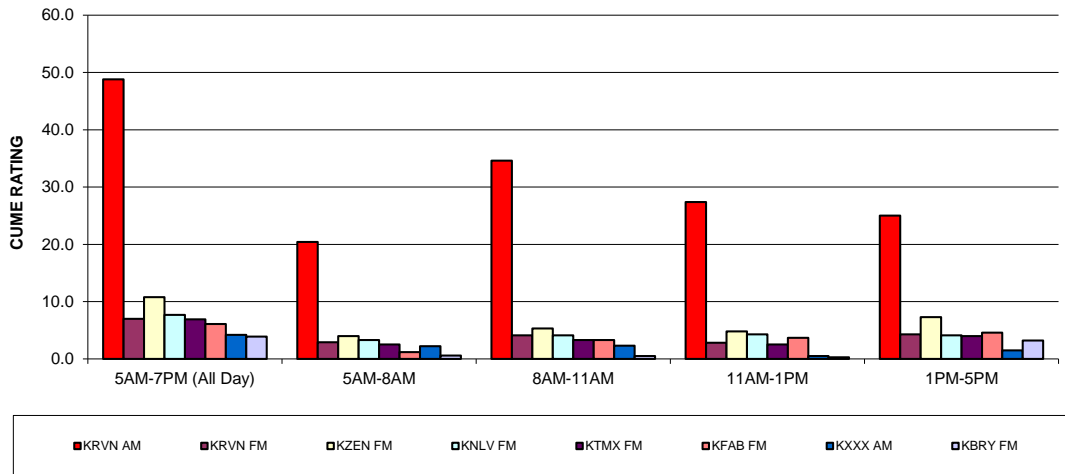

2020 Agricultural Audience Data

KRVN AM/FM 64-County Primary Market Area

Commodity: ALL SURVEYS