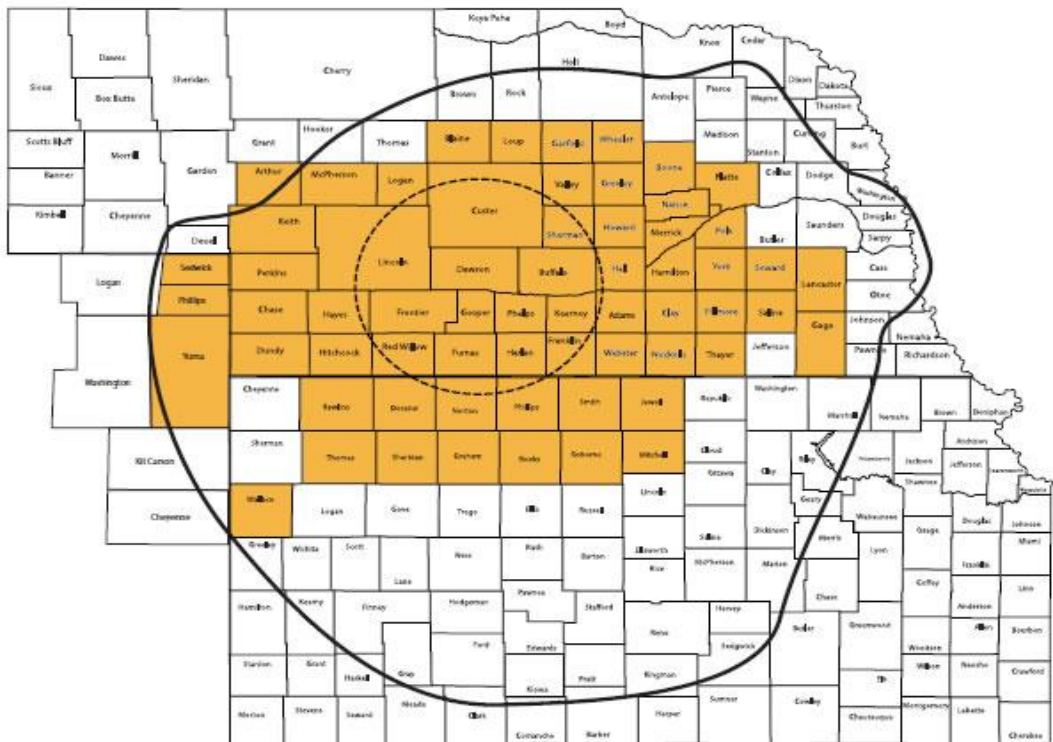

**CUME RATING** is a station's total farm audience expressed as a percent of the farm population in the selected area (share of population that tuned in at least once during the daypart).

**MAP KEY**

**KRVN 880 AM** ———  
 Daytime predicted coverage 0.5 mV/m contour

**KRVN 93.1 FM** - - - - -  
 Predicted coverage 50 dBu contour

## KRVN AM/FM 64-County Primary Market Area

Commodity: ALL SURVEYS

	5AM-7PM (All Day)		5AM-8AM		8AM-11AM		11AM-1PM		1PM-5PM	
	AQH SHR	CUME RTG	AQH SHR	CUME RTG	AQH SHR	CUME RTG	AQH SHR	CUME RTG	AQH SHR	CUME RTG
<b>KRVN AM</b>	<b>27.9</b>	<b>48.8</b>	<b>28.5</b>	<b>20.4</b>	<b>33.6</b>	<b>34.6</b>	<b>32.0</b>	<b>27.4</b>	<b>23.4</b>	<b>25.0</b>
<b>KRVN FM</b>	<b>4.1</b>	<b>7.0</b>	<b>4.4</b>	<b>2.9</b>	<b>5.3</b>	<b>4.1</b>	<b>2.7</b>	<b>2.8</b>	<b>3.5</b>	<b>4.3</b>
KZEN FM	4.7	10.8	3.7	4.0	4.4	5.3	4.0	4.8	5.3	7.3
KNLV FM	3.9	7.7	6.3	3.3	3.5	4.1	3.2	4.3	3.5	4.1
KTMX FM	3.3	6.9	3.1	2.5	3.0	3.3	2.9	2.5	3.4	4.0
KFAB FM	3.6	6.1	1.8	1.2	2.5	3.3	4.1	3.7	5.0	4.6
KXXX AM	1.4	4.2	4.8	2.2	1.2	2.3	0.4	0.5	1.0	1.5
KBRY FM	1.8	3.9	0.5	0.6	1.0	0.5	0.6	0.3	3.9	3.2

**NEBRASKA** Adams, Arthur, Blaine, Boone, Buffalo, Chase, Clay, Custer, Dawson, Dundy, Fillmore, Franklin, Frontier, Furnas, Gage, Garfield, Gosper, Greeley, Hall, Hamilton, Harlan, Hayes, Hitchcock, Howard, Kearney, Keith, Lancaster, Lincoln, Logan, Loup, McPherson, Merrick, Nance, Nuckolls, Perkins, Phelps, Platte, Polk, Red Willow, Saline, Seward, Sherman, Thayer, Valley, Webster, Wheeler, York. **KANSAS** Decatur, Graham, Jewell, Mitchell, Norton, Osborne, Phillips, Rawlins, Republic, Rooks, Sheridan, Smith, Thomas, Wallace. **COLORADO** Phillips, Sedgwick, Yuma