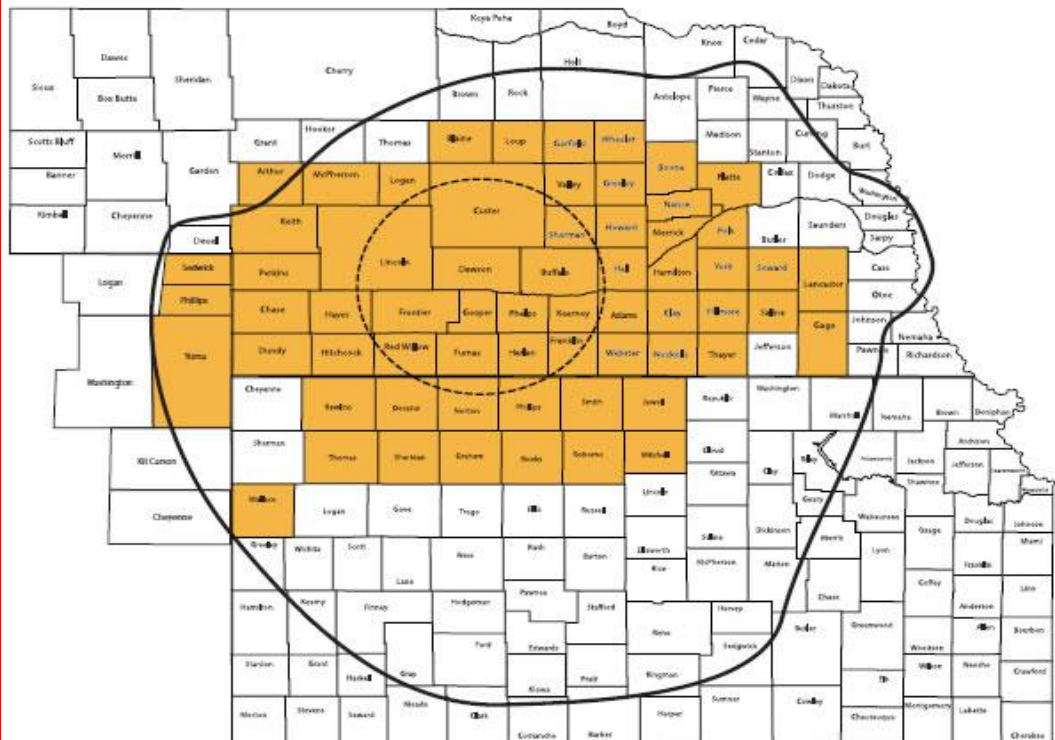

CUME RATING is a station's total farm audience expressed as a percent of the farm population in the selected area (share of population that tuned in at least once during the daypart).

MAP KEY

KRVN 880 AM ———
 Daytime predicted coverage 0.5 mV/m contour

KRVN 93.1 FM - - - - -
 Predicted coverage 50 dBu contour

2020 Agricultural Audience Data

KRVN AM/FM 64-County Primary Market Area

Commodity: ALL SURVEYS

	5AM-7PM (All Day)		5AM-8AM		8AM-11AM		11AM-1PM		1PM-5PM	
	AQH	CUME	AQH	CUME	AQH	CUME	AQH	CUME	AQH	CUME
Rural Radio Network	37.4	58.7	36.7	26.8	43.8	42.9	38.8	33.1	32.8	33.1
Brownfield Network	16.3	30.6	16.6	10.3	15.2	16.1	18.6	14.0	16.8	18.3
Alpha Ag Network	4.7	10.8	3.7	4.0	4.4	5.3	4.0	4.8	5.3	7.3
Kansas Ag Network	4.8	8.2	4.5	3.9	5.7	5.1	5.0	4.0	4.3	4.7
Agritalk Radio Network	3.2	7.5	1.9	1.6	3.6	4.3	3.6	3.8	3.6	3.8
Agritalk Radio Net. AM	2.8	6.6	0.6	0.7	3.0	3.9	3.5	3.6	3.6	3.8
KS. Farm & Ranch Net.	2.3	6.0	3.9	2.1	2.4	3.4	1.7	1.9	2.0	2.6
Agritalk Radio Net. PM	1.8	4.3	0.4	0.5	2.0	3.0	2.5	2.2	2.2	2.5

NEBRASKA Adams, Arthur, Blaine, Boone, Buffalo, Chase, Clay, Custer, Dawson, Dundy, Fillmore, Franklin, Frontier, Furnas, Gage, Garfield, Gosper, Greeley, Hall, Hamilton, Harlan, Hayes, Hitchcock, Howard, Kearney, Keith, Lancaster, Lincoln, Logan, Loup, McPherson, Merrick, Nance, Nuckolls, Perkins, Phelps, Platte, Polk, Red Willow, Saline, Seward, Sherman, Thayer, Valley, Webster, Wheeler, York **KANSAS** Decatur, Graham, Jewell, Mitchell, Norton, Osborne, Phillips, Rawlins, Republic, Rooks, Sheridan, Smith, Thomas, Wallace **COLORADO** Phillips, Sedgwick, Yuma