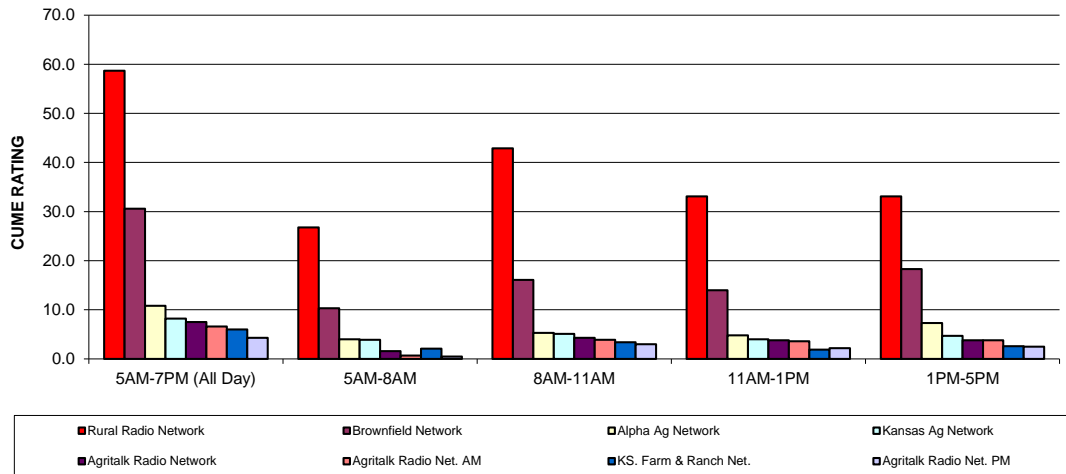

SURVEY METHOD was by telephone interview of farmers/ranchers with \$50,000+ in annual sales of agricultural products. Surveys were conducted in Spring 2020 by Ag Media Research.

AQH SHARE is a station's Average Quarter Hour persons audience expressed as a percent of the farm radio listenership in the selected area (share of audience during an average quarter hour).

CUME RATING is a station's total farm audience expressed as a percent of the farm population in the selected area (share of population that tuned in at least once during the daypart).

MAP KEY

KRVN 880 AM ———
 Daytime predicted coverage 0.5 mV/m contour

KRVN 93.1 FM - - - - -
 Predicted coverage 50 dBu contour

2020 Agricultural Audience Data

KRVN AM/FM 64-County Primary Market Area

Commodity: ALL SURVEYS

	5AM-7PM (All Day)		5AM-8AM		8AM-11AM		11AM-1PM		1PM-5PM	
	AQH	CUME	AQH	CUME	AQH	CUME	AQH	CUME	AQH	CUME
Rural Radio Network	37.4	58.7	36.7	26.8	43.8	42.9	38.8	33.1	32.8	33.1
Brownfield Network	16.3	30.6	16.6	10.3	15.2	16.1	18.6	14.0	16.8	18.3
Alpha Ag Network	4.7	10.8	3.7	4.0	4.4	5.3	4.0	4.8	5.3	7.3
Kansas Ag Network	4.8	8.2	4.5	3.9	5.7	5.1	5.0	4.0	4.3	4.7
Agritalk Radio Network	3.2	7.5	1.9	1.6	3.6	4.3	3.6	3.8	3.6	3.8
Agritalk Radio Net. AM	2.8	6.6	0.6	0.7	3.0	3.9	3.5	3.6	3.6	3.8
KS. Farm & Ranch Net.	2.3	6.0	3.9	2.1	2.4	3.4	1.7	1.9	2.0	2.6
Agritalk Radio Net. PM	1.8	4.3	0.4	0.5	2.0	3.0	2.5	2.2	2.2	2.5