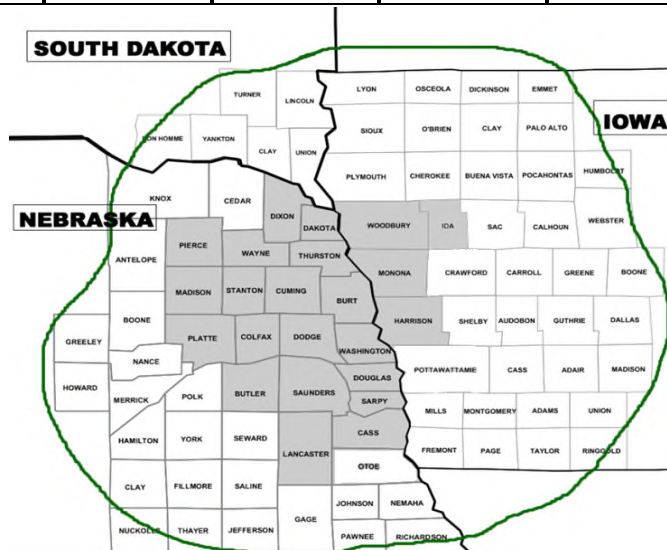

## 2016 Agricultural Audience Data KTIC Primary Market Area

Commodity: ALL SURVEYS

	5AM-7PM (All Day)		5AM-8AM		8AM-11AM		11AM-1PM		1PM-5PM	
	AQH	CUME	AQH	CUME	AQH	CUME	AQH	CUME	AQH	CUME
	SHR	RTG	SHR	RTG	SHR	RTG	SHR	RTG	SHR	RTG
<b>KTIC AM/FM</b>	<b>36.1</b>	<b>41.3</b>	<b>38.9</b>	<b>18.5</b>	<b>40.8</b>	<b>29.0</b>	<b>34.9</b>	<b>21.1</b>	<b>31.1</b>	<b>18.6</b>
KTIC AM	29.8	35.6	32.7	15.7	33.9	24.4	27.8	16.6	25.5	15.7
KFAB AM	8.1	11.2	8.1	4.3	6.2	5.0	9.4	4.6	9.5	5.3
KMA AM	2.8	3.8	0.7	0.4	2.8	2.9	5.4	2.9	2.9	3.4
KRVN AM	6.4	6.7	6.8	3.1	5.4	4.1	5.9	4.7	7.2	5.1
KTIC FM	6.3	7.2	6.2	2.8	6.9	5.5	7.1	4.4	5.6	2.9
KUSO FM	3.2	6.1	4.1	2.2	4.4	3.5	2.2	1.2	2.1	1.6
KWMT AM	3.7	7.3	1.6	1.5	3.5	3.9	5.6	5.0	3.4	4.0
KZEN FM	7.6	10.8	3.2	2.5	7.7	6.2	7.9	5.8	10.1	6.8
WJAG AM	2.8	4.5	2.3	1.3	2.1	1.6	3.9	3.0	2.9	1.1
WNAX AM	11.3	18.7	14.7	9.1	14.3	11.8	12.9	9.6	7.8	5.9
Iowa AgriBusiness Radio	6.7	6.5	2.8	1.2	5.9	4.9	9.9	5.2	7.9	5.4
Market Rally Network	5.6	8.3	3.0	1.7	4.9	4.5	9.3	5.9	5.8	4.5

**AMR DATA** is based on 286 surveys projected to a population of 8148 farmers & ranchers in the KTIC primary market area. Listed are leading stations with at least 1.3% Cume Ratings. All data has been weighted by the number of farmers/ranchers in the surveyed counties.

**CUME RATING** is a station's total farm audience expressed as a percent of the farm population in the selected area (share of population that tuned in at least once during the daypart).

**NEBRASKA** Burt, Butler, Cass, Colfax, Cuming, Dakota, Dixon, Dodge, Douglas, Lancaster, Madison, Pierce, Platte, Sarpy, Saunders, Stanton, Thurston, Washington, Wayne **IOWA** Harrison, Ida, Monona, Woodbur