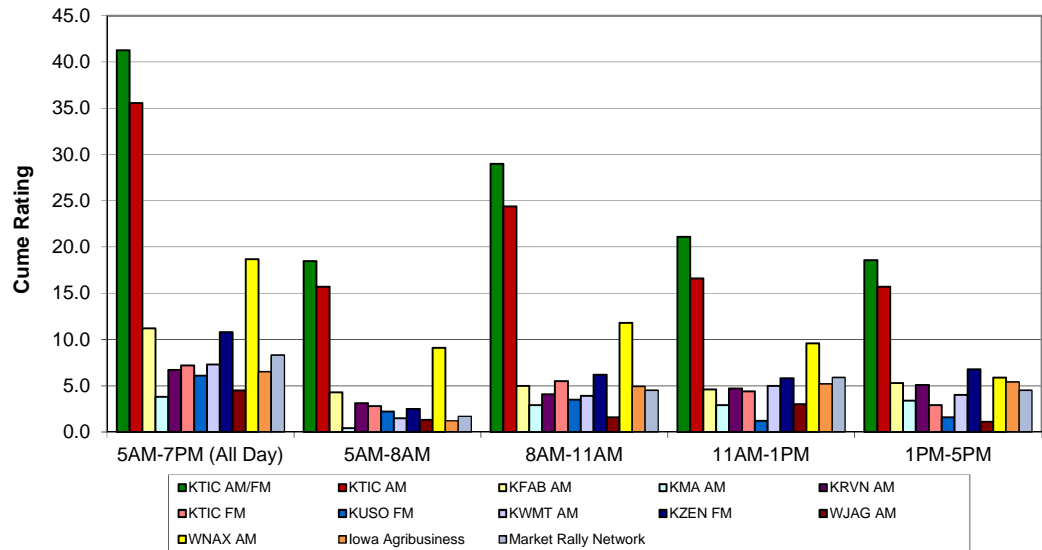

## 2016 Agricultural Audience Data KTIC Primary Market Area

Commodity: ALL SURVEYS

	5AM-7PM (All Day)		5AM-8AM		8AM-11AM		11AM-1PM		1PM-5PM	
	AQH	CUME	AQH	CUME	AQH	CUME	AQH	CUME	AQH	CUME
	SHR	RTG	SHR	RTG	SHR	RTG	SHR	RTG	SHR	RTG
<b>KTIC AM/FM</b>	<b>36.1</b>	<b>41.3</b>	<b>38.9</b>	<b>18.5</b>	<b>40.8</b>	<b>29.0</b>	<b>34.9</b>	<b>21.1</b>	<b>31.1</b>	<b>18.6</b>
KTIC AM	29.8	35.6	32.7	15.7	33.9	24.4	27.8	16.6	25.5	15.7
KFAB AM	8.1	11.2	8.1	4.3	6.2	5.0	9.4	4.6	9.5	5.3
KMA AM	2.8	3.8	0.7	0.4	2.8	2.9	5.4	2.9	2.9	3.4
KRVN AM	6.4	6.7	6.8	3.1	5.4	4.1	5.9	4.7	7.2	5.1
KTIC FM	6.3	7.2	6.2	2.8	6.9	5.5	7.1	4.4	5.6	2.9
KUSO FM	3.2	6.1	4.1	2.2	4.4	3.5	2.2	1.2	2.1	1.6
KWMT AM	3.7	7.3	1.6	1.5	3.5	3.9	5.6	5.0	3.4	4.0
KZEN FM	7.6	10.8	3.2	2.5	7.7	6.2	7.9	5.8	10.1	6.8
WJAG AM	2.8	4.5	2.3	1.3	2.1	1.6	3.9	3.0	2.9	1.1
WNAX AM	11.3	18.7	14.7	9.1	14.3	11.8	12.9	9.6	7.8	5.9
Iowa AgriBusiness Radio	6.7	6.5	2.8	1.2	5.9	4.9	9.9	5.2	7.9	5.4
Market Rally Network	5.6	8.3	3.0	1.7	4.9	4.5	9.3	5.9	5.8	4.5

**AMR DATA** is based on 286 surveys projected to a population of 8148 farmers & ranchers in the KTIC primary market area. Listed are leading stations with at least 1.3% Cume Ratings. All data has been weighted by the number of farmers/ranchers in the surveyed counties.

**SURVEY METHOD** was by telephone interview of farmers/ranchers with \$50,000+ in annual sales of agricultural products. Surveys were conducted in Spring 2016 by Ag Media Research.

**AQH SHARE** is a station's Average Quarter Hour persons audience expressed as a percent of the farm radio listenership in the selected area (share of audience during an average quarter hour).