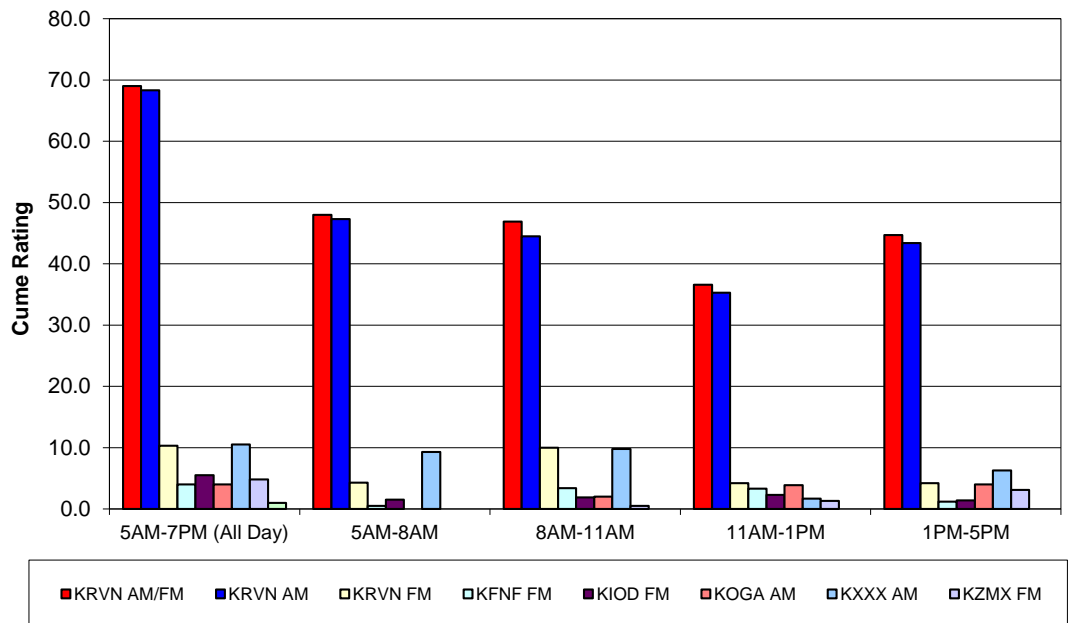

Commodity: **ALL SURVEYS**

	5AM-7PM (All Day)		5AM-8AM		8AM-11AM		11AM-1PM		1PM-5PM	
	AQH	CUME	AQH	CUME	AQH	CUME	AQH	CUME	AQH	CUME
	SHR	RTG	SHR	RTG	SHR	RTG	SHR	RTG	SHR	RTG
KRVN AM/FM	67.7	69.0	79.6	48.0	67.2	46.9	60.5	36.6	68.3	44.7
KRVN AM	64.5	68.3	79.1	47.3	63.0	44.5	58.7	35.3	64.3	43.4
KRVN FM	7.1	10.3	3.4	4.3	11.6	10.0	5.3	4.2	5.4	4.2
KFNF FM	2.4	4.0	0.5	0.5	4.0	3.4	4.7	3.3	0.1	1.2
KIOD FM	2.4	5.5	2.5	1.5	1.3	1.9	2.5	2.3	3.9	1.4
KOGA AM	2.1	4.0	0.0	0.0	0.4	2.0	5.9	3.9	2.6	4.0
KXXX AM	6.5	10.5	9.4	9.3	8.1	9.8	2.6	1.7	5.0	6.3
KZMX FM	0.6	4.8	0.0	0.0	0.3	0.5	0.8	1.3	1.5	3.1

AMR DATA is based on 119 surveys projected to a population of 3,295 farmers & ranchers in the McCook Trade area. Stations not listed had less than 4.0% Cume Ratings. All data has been weighted by the number of farmers/ranchers in the surveyed counties.

SURVEY METHOD was by telephone interview of farmers/ranchers with \$50,000+ in annual sales of agricultural products. Surveys were conducted in Spring 2016 by Ag Media Research.

AQH SHARE is a station's Average Quarter Hour persons audience expressed as a percent of the farm radio listenership in the selected area (share of audience during an average quarter hour).

CUME RATING is a station's total farm audience expressed as a percent of the farm population in the selected area (share of population that tuned in at least once during the daypart).

© 2016 Ag Media Research