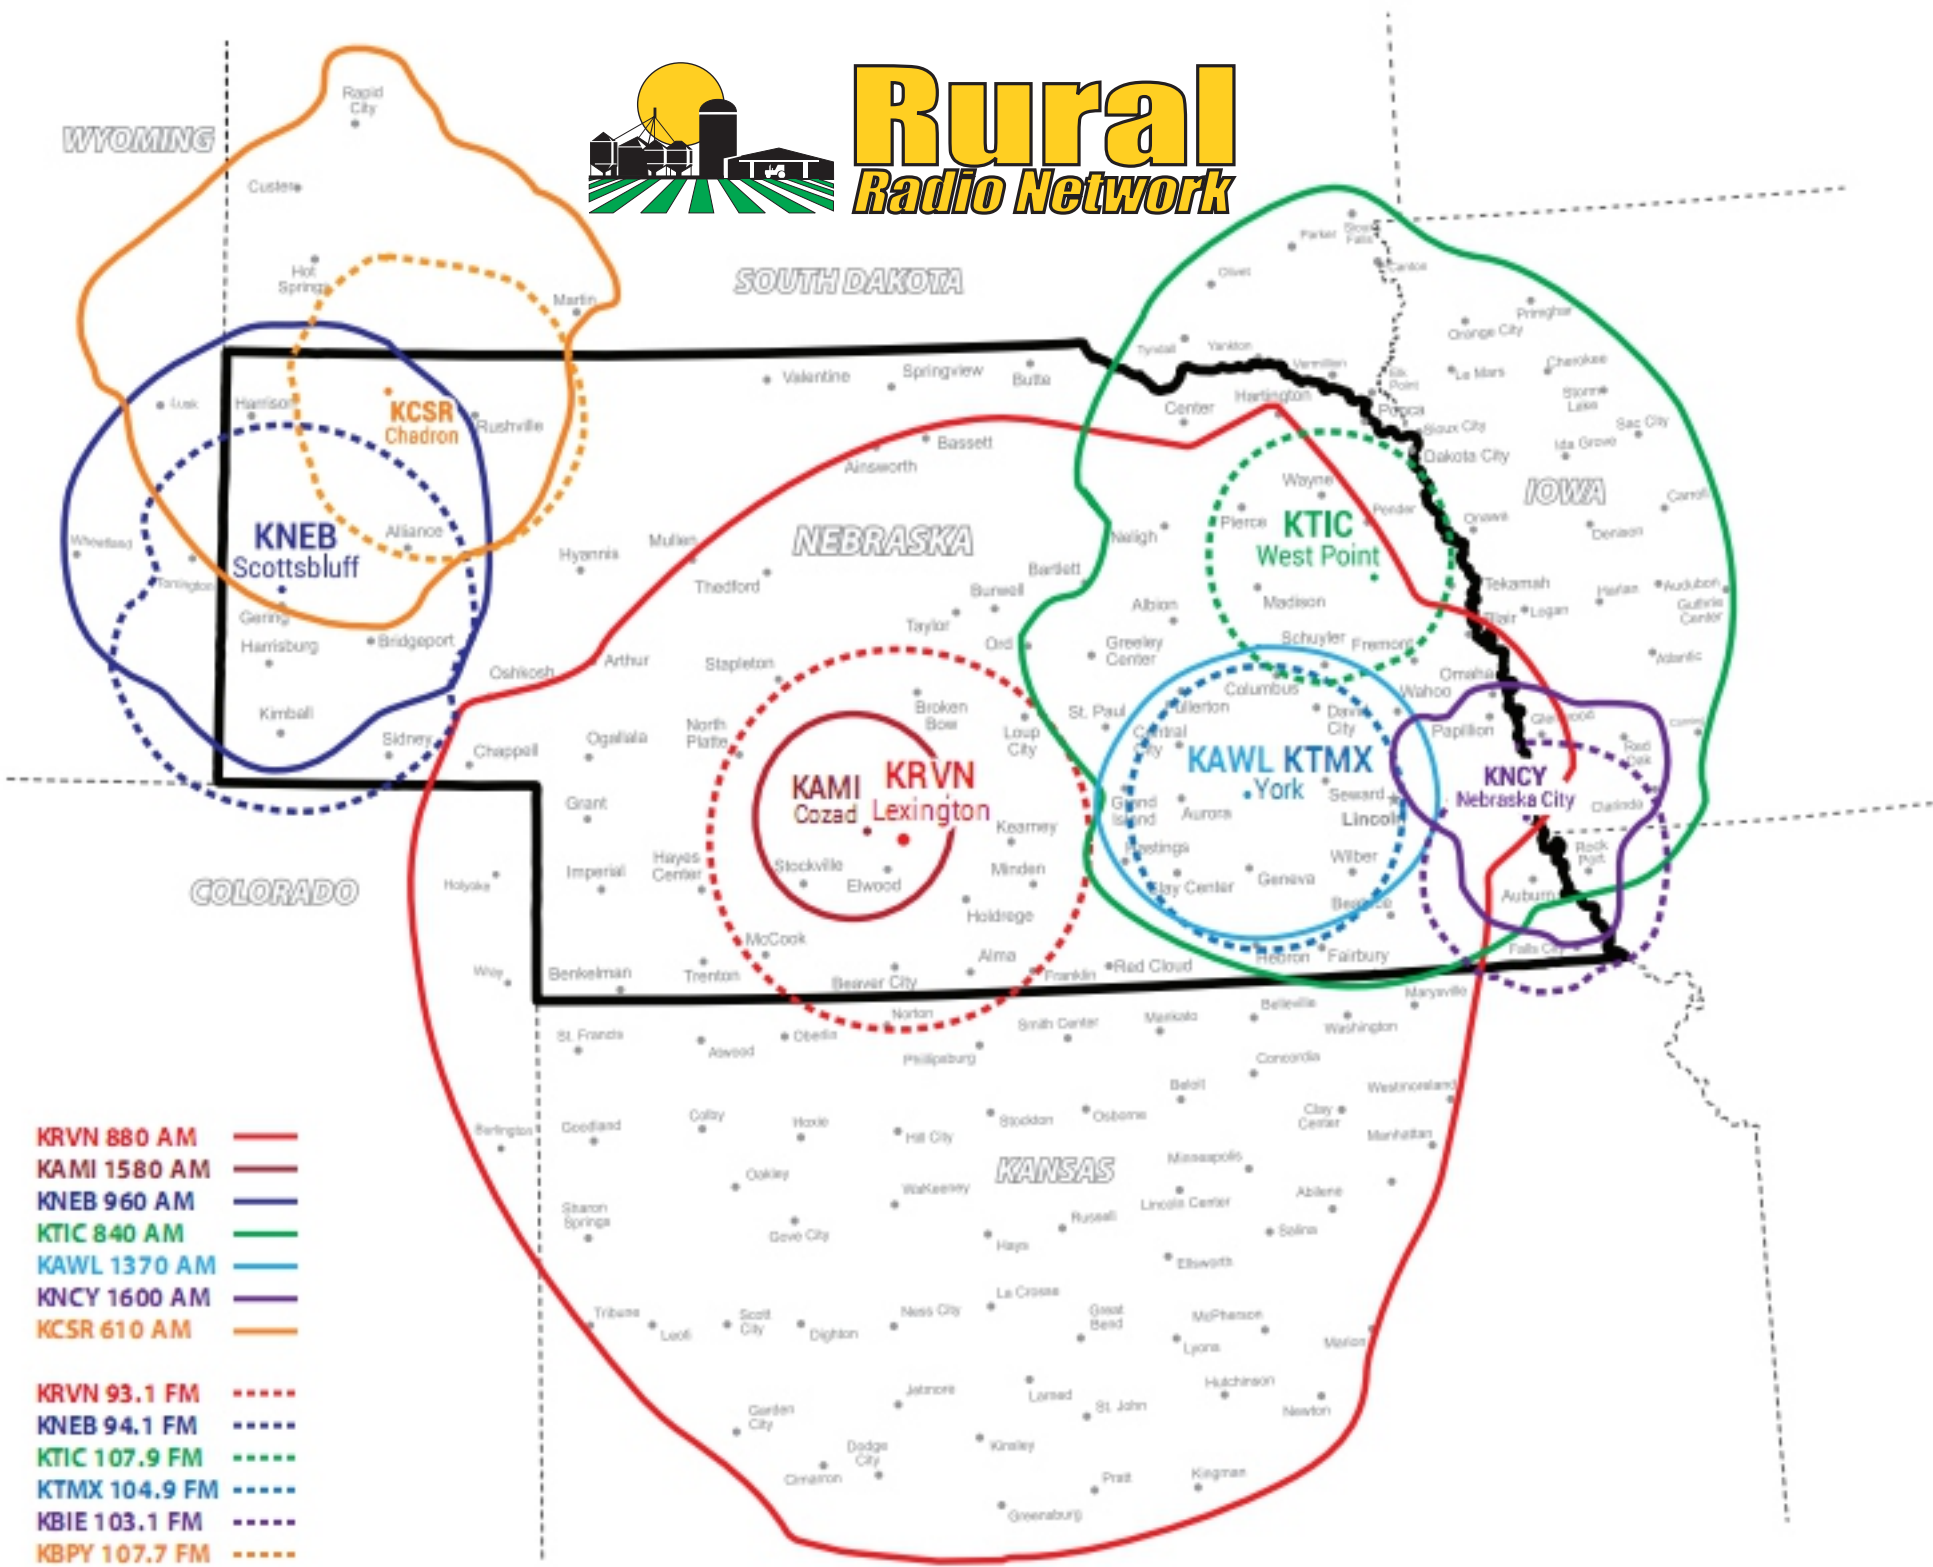

Rural Radio Network

- | | |
|----------------------|-------|
| KRVN 880 AM | — |
| KAMI 1580 AM | — |
| KNEB 960 AM | — |
| KTIC 840 AM | — |
| KAWL 1370 AM | — |
| KNCY 1600 AM | — |
| KCSR 610 AM | — |
| KRVN 93.1 FM | |
| KNEB 94.1 FM | |
| KTIC 107.9 FM | |
| KTMX 104.9 FM | |
| KBIE 103.1 FM | |
| KBPY 107.7 FM | |